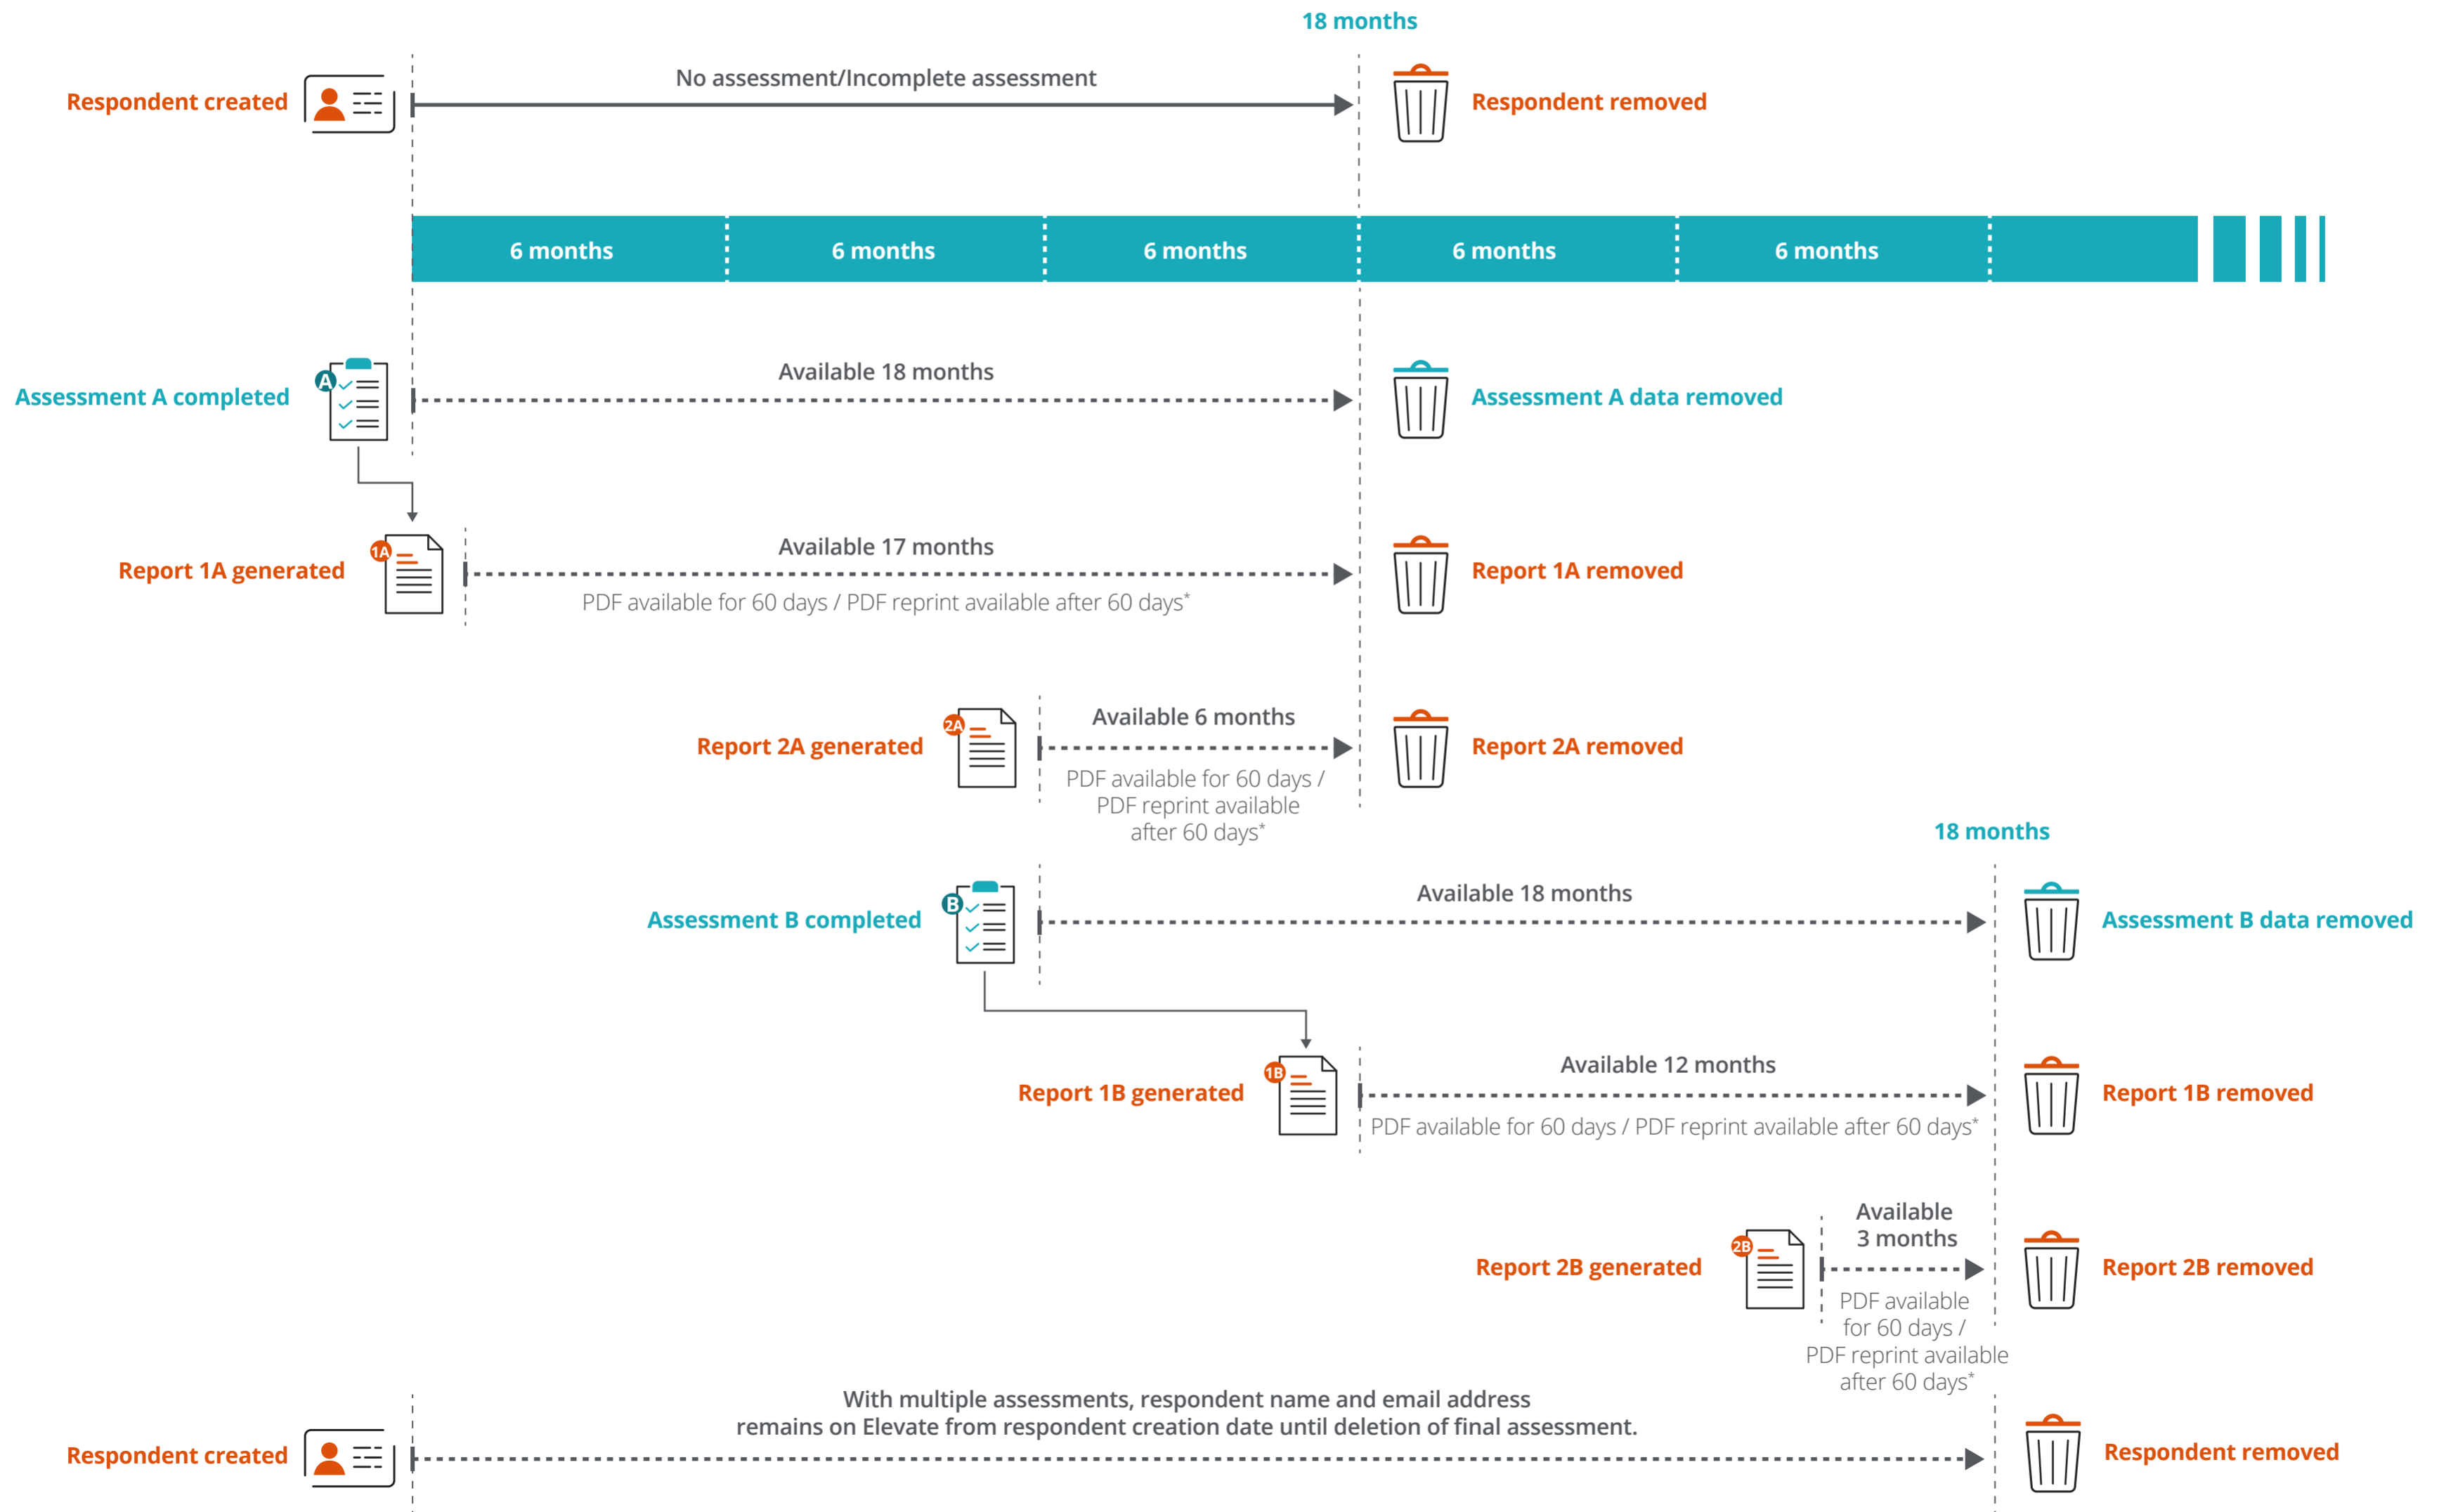

Assessment & Report Data Removal Timeline

*Reprinting reports refreshes report visibility for 60 days in Elevate account.